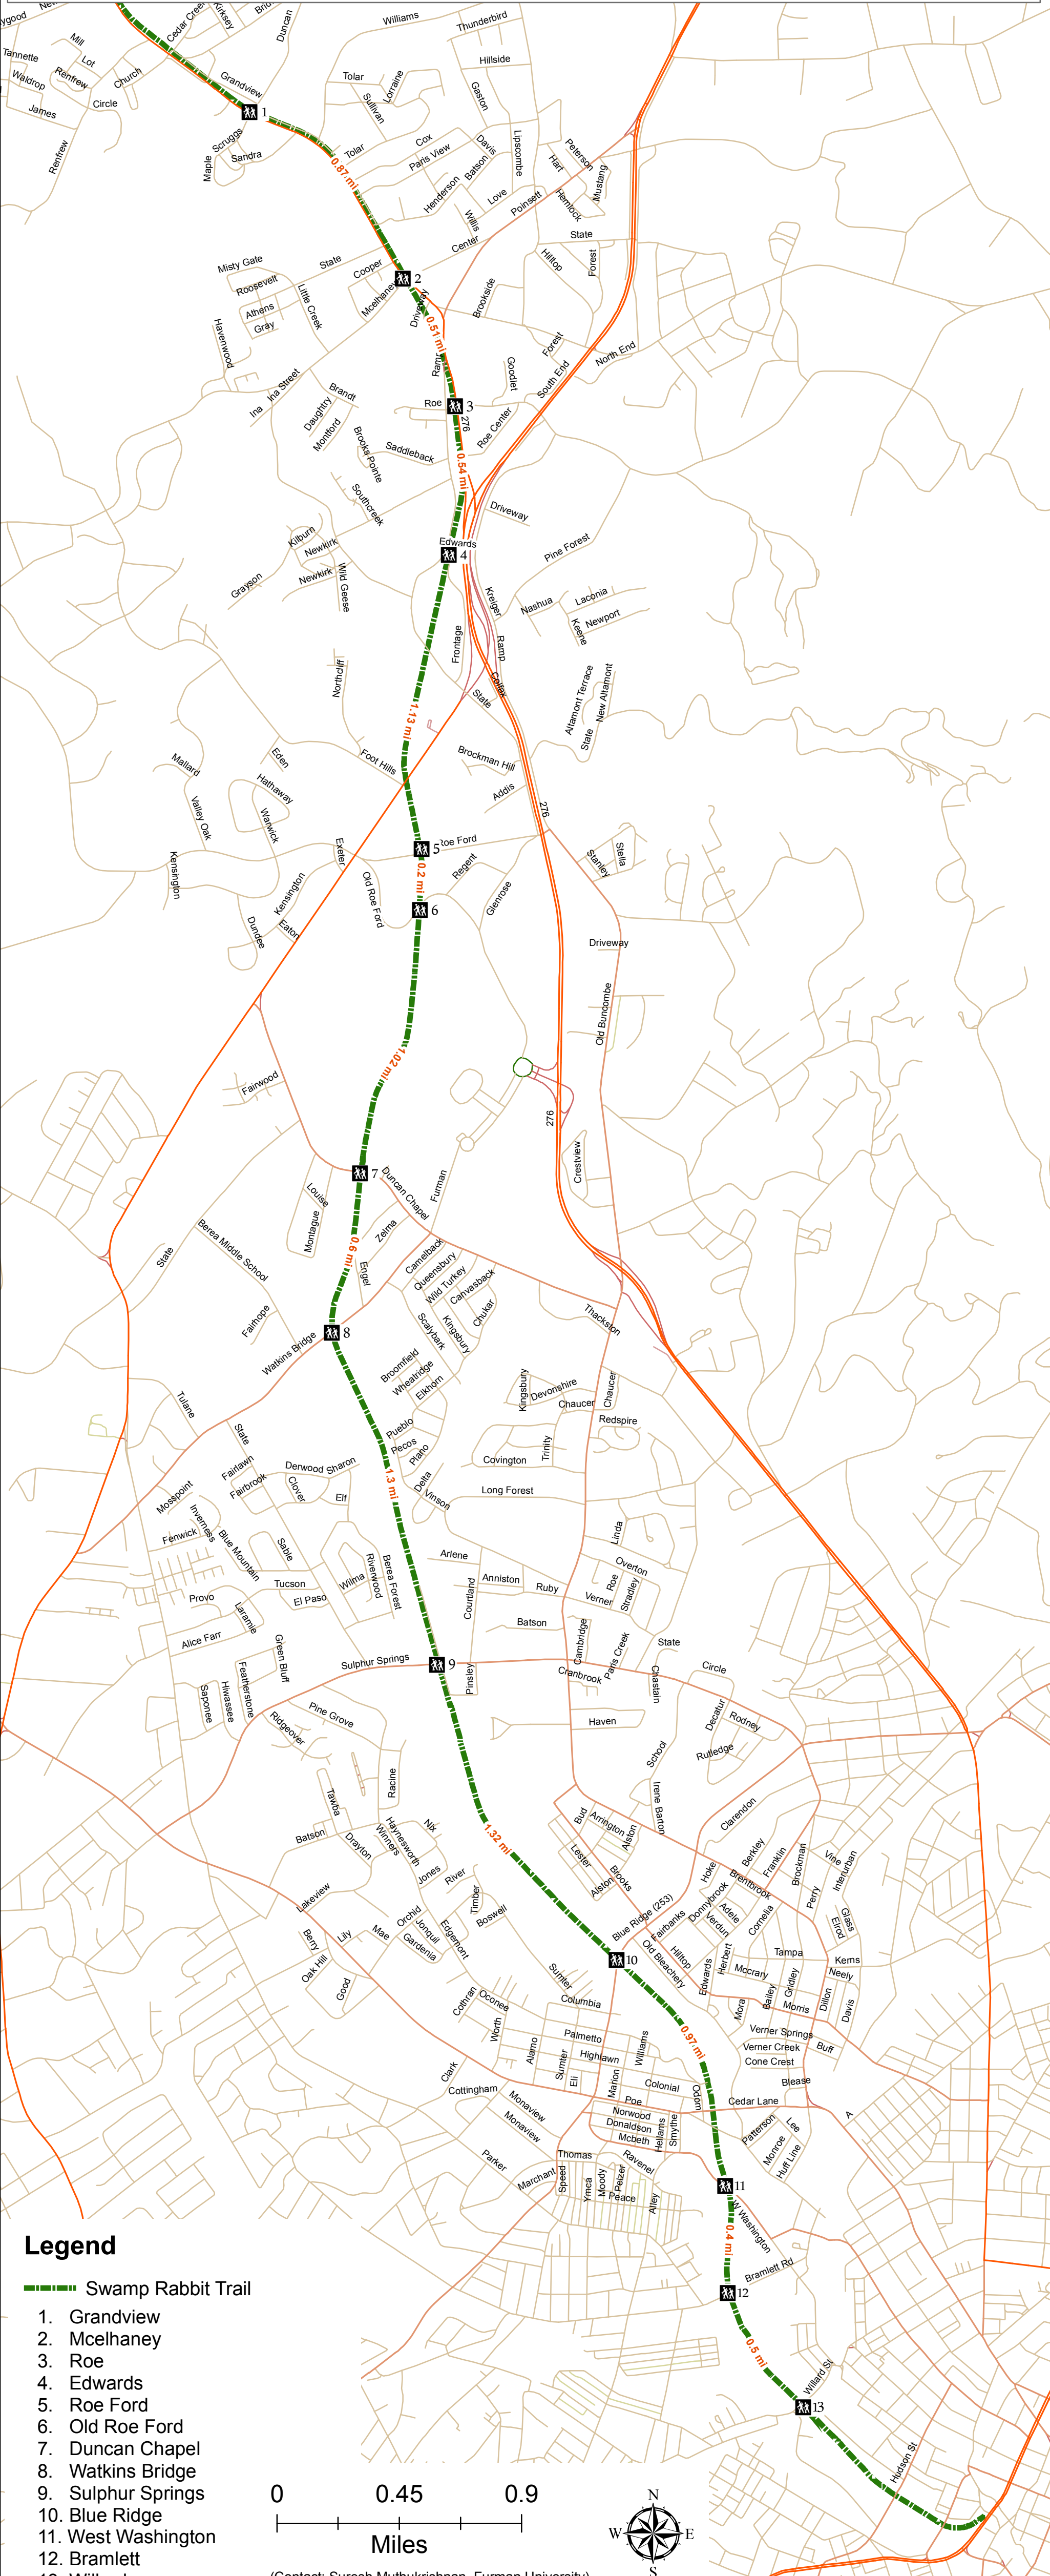

# Swamp Rabbit Trail - Road Map

1. Grandview
2. Mcelhaney
3. Roe
4. Edwards
5. Roe Ford
6. Old Roe Ford
7. Duncan Chapel
8. Watkins Bridge
9. Sulphur Springs
10. Blue Ridge
11. West Washington
12. Bramlett
13. Willard